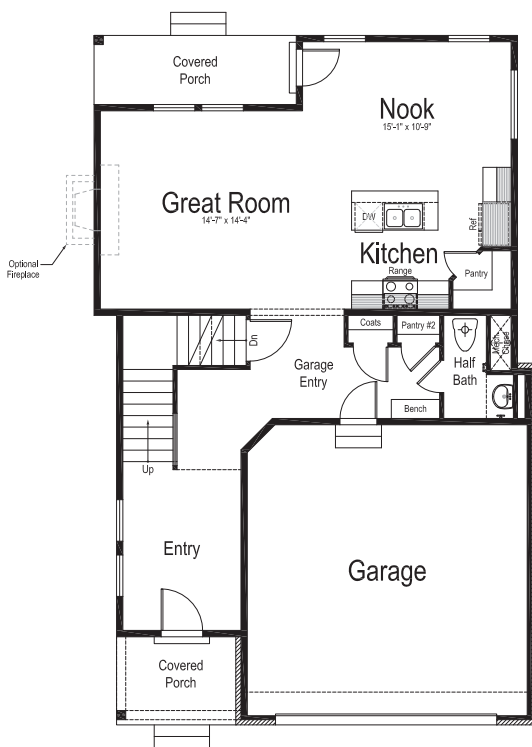

ROSENBORG

Total finished sq. ft.: 2,282 | Total sq. ft.: 3,869

Bedrooms: 4 | Bathrooms: 2 1/2

Main Level

Upper Level

Lower Level

GOTEBORG

Total finished sq. ft.: 2,163 | Total sq. ft.: 3,319

Bedrooms: 4 | Bathrooms: 2 1/2

Main Level

Upper Level

Lower Level

SONDERBORG

Total finished sq. ft.: 2,073 | Total sq. ft.: 3,011

Bedrooms: 3 | Bathrooms: 2 1/2

Main Level

Upper Level

Lower Level

KRONBORG

Total finished sq. ft.: 2,034 | Total sq. ft.: 2,894

Bedrooms: 4 | Bathrooms: 2 1/2

Main Level

Upper Level

Lower Level