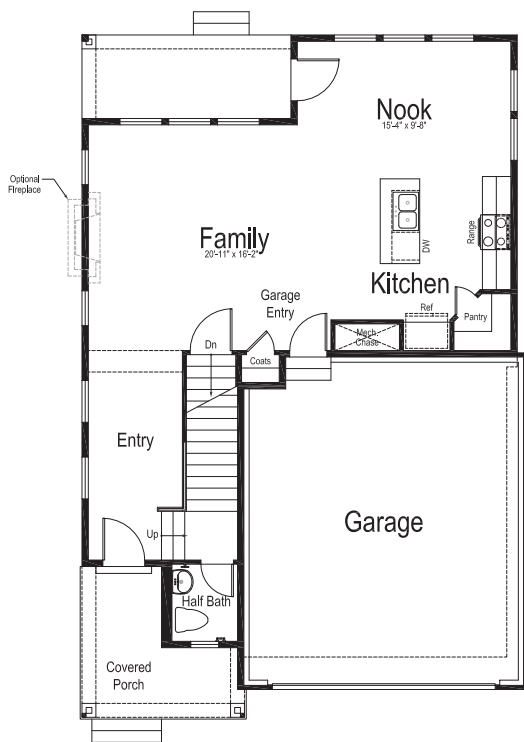

Upper Level

Lower Level

KRONBORG

Total finished sq. ft.: 2,034 | Total sq. ft.: 2,894

Bedrooms: 4 | Bathrooms: 2 1/2

Main Level

Upper Level

Lower Level

NYBORG

Total finished sq. ft.: 1,811 | Total sq. ft.: 2,675

Bedrooms: 3 | Bathrooms: 2 1/2

Main Level

Upper Level

Lower Level

OSLO GRAND

Total finished sq. ft.: 2,036 | Total sq. ft.: 3,072