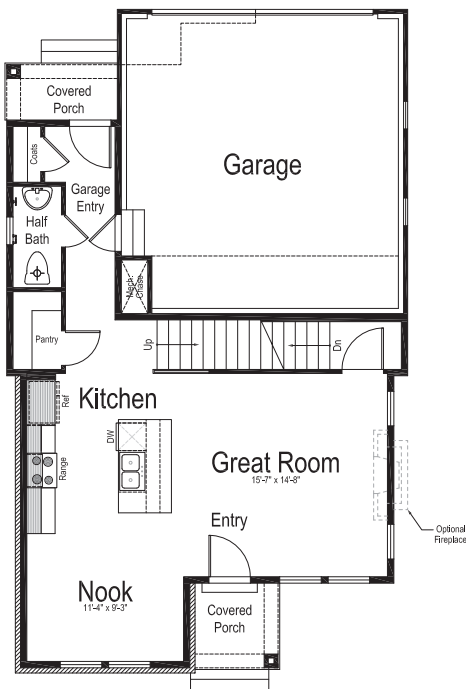

Lower Level

ANDERS

Total finished sq. ft.: 1,961 | Total sq. ft.: 2,704
 Bedrooms: 3 | Bathrooms: 2 1/2

Main Level

Upper Level

Lower Level

LILLEHAMMER

Total finished sq. ft.: 1,925 | Total sq. ft.: 2,684
 Bedrooms: 3 | Bathrooms: 2 1/2

Main Level

Upper Level

Lower Level

STOCKHOLM

Total finished sq. ft.: 1,857 | Total sq. ft.: 2,633

Bedrooms: 3 | Bathrooms: 2 1/2

Main Level

Upper Level