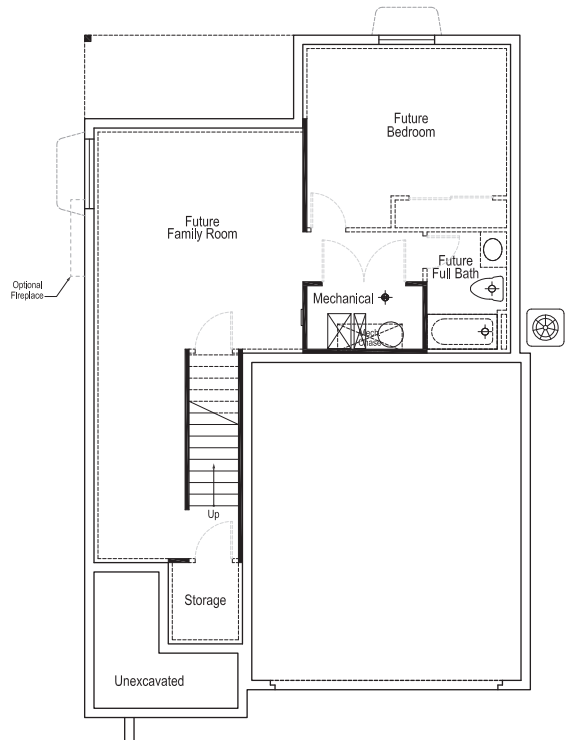

NYBORG

Total finished sq. ft.: 1,811 | Total sq. ft.: 2,675

Bedrooms: 3 | Bathrooms: 2 1/2

Main Level

Upper Level

Lower Level

OSLO GRAND

Total finished sq. ft.: 2,036 | Total sq. ft.: 3,072