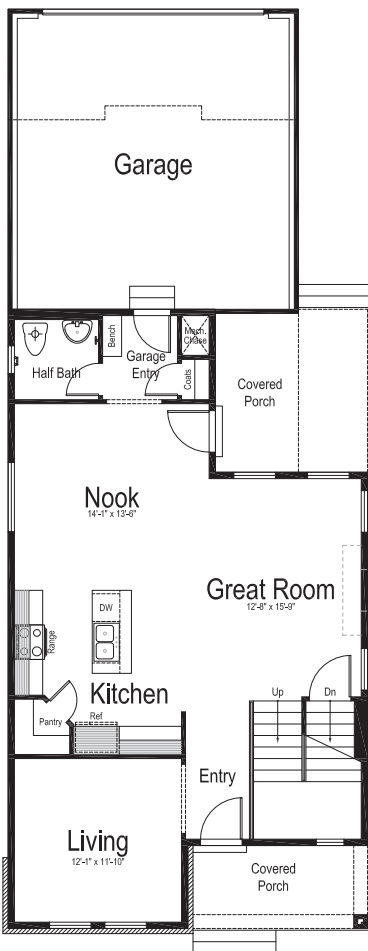

NYBORG

Total finished sq. ft.: 1,811 | Total sq. ft.: 2,675

Bedrooms: 3 | Bathrooms: 2 1/2

Main Level

Upper Level

Lower Level

OSLO GRAND

Total finished sq. ft.: 2,036 | Total sq. ft.: 3,072

Bedrooms: 3 | Bathrooms: 2 1/2

Main Level

Upper Level

Lower Level

BERGEN GRAND

Total finished sq. ft.: 2,065 | Total sq. ft.: 3,040
 Bedrooms: 3 | Bathrooms: 2 1/2

Main Level

Upper Level