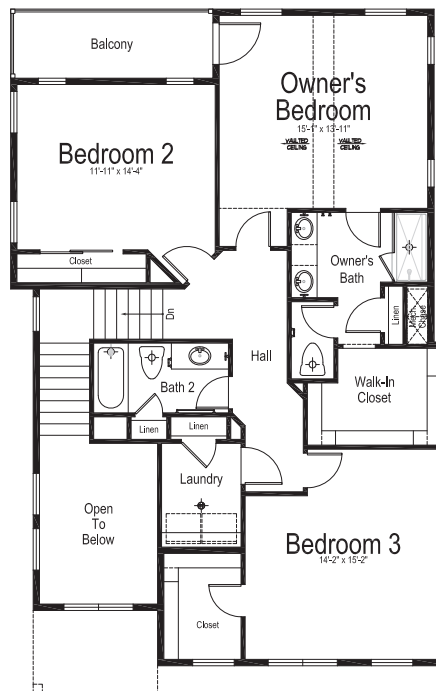

Home Plans

PLAN NAME	TOTAL FINISHED SQ. FT.	TOTAL SQUARE FOOTAGE	BEDROOMS (FINISHED)	BATHROOMS (FINISHED)	WIDTH	DEPTH
Rosenborg	2,282	3,869	4	2 1/2	42'0"	55'0"
Goteborg	2,163	3,319	4	2 1/2	32'0"	55'0"
Sonderborg	2,073	3,011	3	2 1/2	32'0"	49'10"
Kronborg	2,034	2,894	4	2 1/2	32'0"	47'6"
Nyborg	1,811	2,675	3	2 1/2	32'0"	49'0"
Oslo Grand	2,036	3,072	3	2 1/2	26'0"	63'3"
Bergen Grand	2,065	3,040	3	2 1/2	26'0"	66'11"
Anders	1,961	2,704	3	2 1/2	29'0"	48'0"
Lillehammer	1,925	2,684	3	2 1/2	29'0"	48'0"
Stockholm	1,857	2,633	3	2 1/2	26'0"	54'0"
Boden Grand	1,882	2,630	3	2 1/2	29'0"	48'0"
Copenhagen Grand	1,711	2,501	3	2 1/2	26'0"	58'8"

ROSENBORG

Total finished sq. ft.: 2,282 | Total sq. ft.: 3,869

Bedrooms: 4 | Bathrooms: 2 1/2

Main Level

Upper Level

Lower Level

GOTEBORG

Total finished sq. ft.: 2,163 | Total sq. ft.: 3,319

Bedrooms: 4 | Bathrooms: 2 1/2

Main Level

Upper Level

Lower Level

SONDERBORG

Total finished sq. ft.: 2,073 | Total sq. ft.: 3,011

Bedrooms: 3 | Bathrooms: 2 1/2

Main Level

Upper Level

Lower Level

KRONBORG

Total finished sq. ft.: 2,034 | Total sq. ft.: 2,894

Bedrooms: 4 | Bathrooms: 2 1/2

Main Level

Upper Level

Lower Level