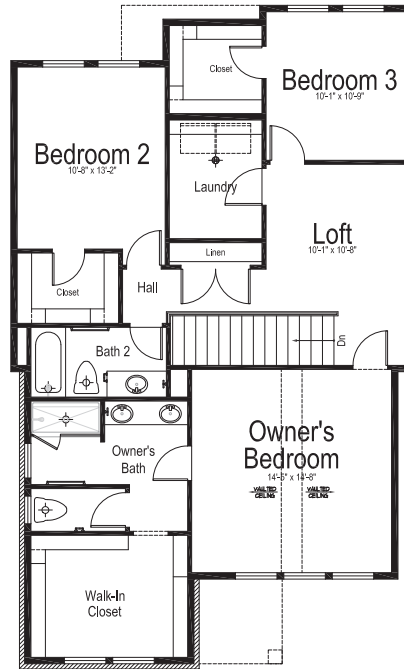

Lower Level

ANDERS

Total finished sq. ft.: 1,961 | Total sq. ft.: 2,704
 Bedrooms: 3 | Bathrooms: 2 1/2

Main Level

Upper Level

Lower Level

LILLEHAMMER

Total finished sq. ft.: 1,925 | Total sq. ft.: 2,684
 Bedrooms: 3 | Bathrooms: 2 1/2

Main Level

Upper Level

Lower Level

STOCKHOLM

Total finished sq. ft.: 1,857 | Total sq. ft.: 2,633

Bedrooms: 3 | Bathrooms: 2 1/2

Main Level

Upper Level