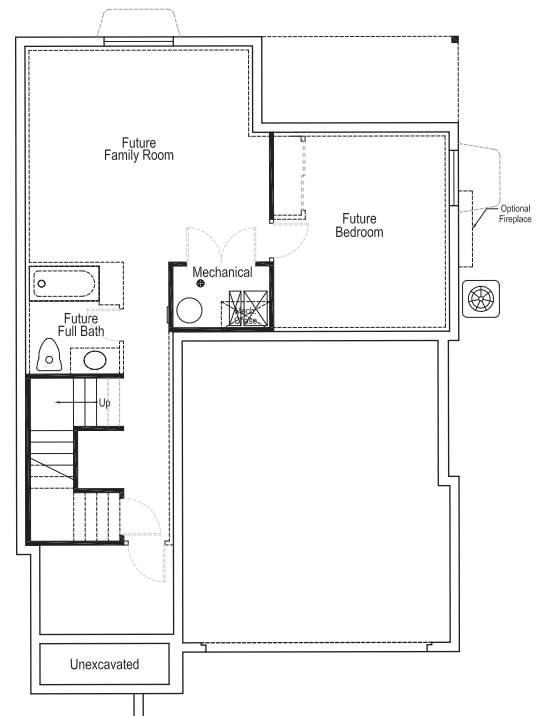

Upper Level

Lower Level

KRONBORG

Total finished sq. ft.: 2,034 | Total sq. ft.: 2,894

Bedrooms: 4 | Bathrooms: 2 1/2

Main Level

Upper Level

Lower Level

NYBORG

Total finished sq. ft.: 1,811 | Total sq. ft.: 2,675

Bedrooms: 3 | Bathrooms: 2 1/2

Main Level

Upper Level

Lower Level

OSLO GRAND

Total finished sq. ft.: 2,036 | Total sq. ft.: 3,072