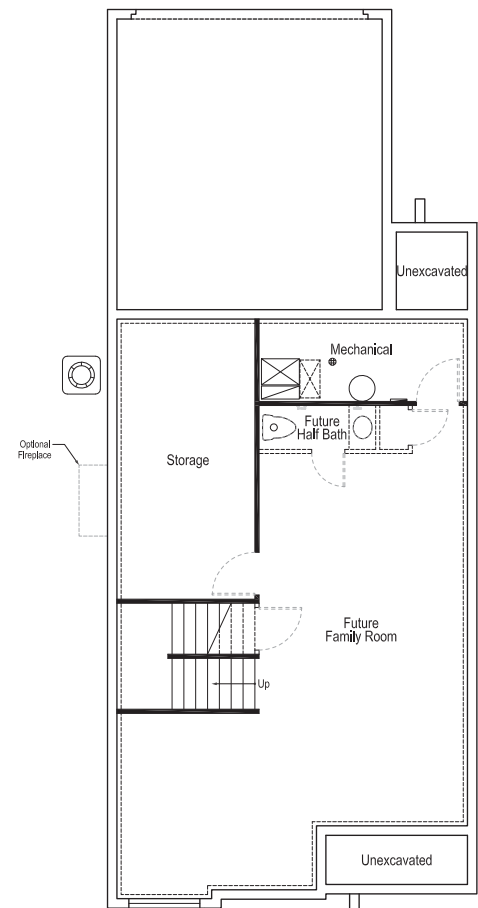

Lower Level

Lower Level