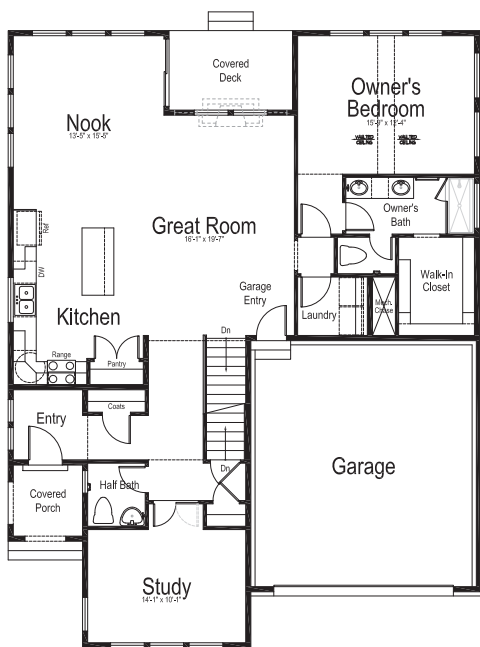

Home Plans

PLAN NAME	TOTAL FINISHED SQ. FT.	TOTAL SQUARE FOOTAGE	BEDROOMS (FINISHED)	BATHROOMS (FINISHED)	WIDTH	DEPTH
Rosenborg	2,282	3,869	4	2 1/2	42'0"	55'0"
Goteborg	2,163	3,319	4	2 1/2	32'0"	55'0"
Sonderborg	2,073	3,011	3	2 1/2	32'0"	49'10"
Kronborg	2,034	2,894	4	2 1/2	32'0"	47'6"
Nyborg	1,811	2,675	3	2 1/2	32'0"	49'0"
Oslo Grand	2,036	3,072	3	2 1/2	26'0"	63'3"
Bergen Grand	2,065	3,040	3	2 1/2	26'0"	66'11"
Anders	1,961	2,704	3	2 1/2	29'0"	48'0"
Lillehammer	1,925	2,684	3	2 1/2	29'0"	48'0"
Stockholm	1,857	2,633	3	2 1/2	26'0"	54'0"
Boden Grand	1,882	2,630	3	2 1/2	29'0"	48'0"
Copenhagen Grand	1,711	2,501	3	2 1/2	26'0"	58'8"

ROSENBORG

Total finished sq. ft.: 2,282 | Total sq. ft.: 3,869

Bedrooms: 4 | Bathrooms: 2 1/2

Main Level

Upper Level

Lower Level

GOTEBORG

Total finished sq. ft.: 2,163 | Total sq. ft.: 3,319