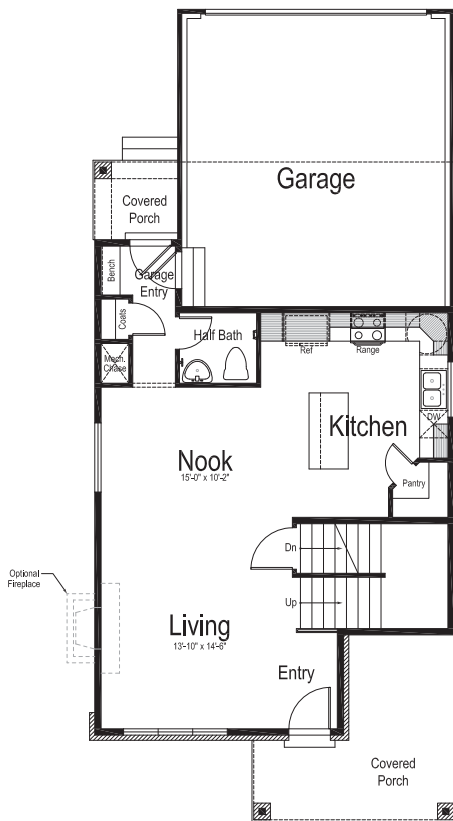

Main Level

Upper Level

Lower Level

STOCKHOLM

Total finished sq. ft.: 1,857 | Total sq. ft.: 2,633

Bedrooms: 3 | Bathrooms: 2 1/2

Main Level

Upper Level

Lower Level

BODEN GRAND

Total finished sq. ft.: 1,882 | Total sq. ft.: 2,630
 Bedrooms: 3 | Bathrooms: 2 1/2

Main Level

Upper Level

Lower Level

COPENHAGEN GRAND

Total finished sq. ft.: 1,711 | Total sq. ft.: 2,501

Bedrooms: 3 | Bathrooms: 2 1/2

Main Level

Upper Level

Lower Level

 **IVORYHOMES**
Utah's Number One Homebuilder®

ivoryhomes.com | 801-747-7000