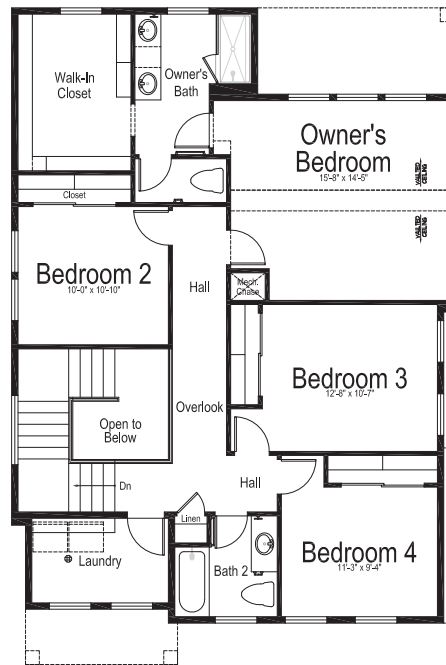

ROSENBORG

Total finished sq. ft.: 2,282 | Total sq. ft.: 3,869

Bedrooms: 4 | Bathrooms: 2 1/2

Main Level

Upper Level

Lower Level

GOTEBORG

Total finished sq. ft.: 2,163 | Total sq. ft.: 3,319

Upper Level

Lower Level

KRONBORG

Total finished sq. ft.: 2,034 | Total sq. ft.: 2,894

Bedrooms: 4 | Bathrooms: 2 1/2

Main Level

Upper Level

Lower Level

NYBORG

Total finished sq. ft.: 1,811 | Total sq. ft.: 2,675

Bedrooms: 3 | Bathrooms: 2 1/2

Main Level

Upper Level

Lower Level

OSLO GRAND

Total finished sq. ft.: 2,036 | Total sq. ft.: 3,072