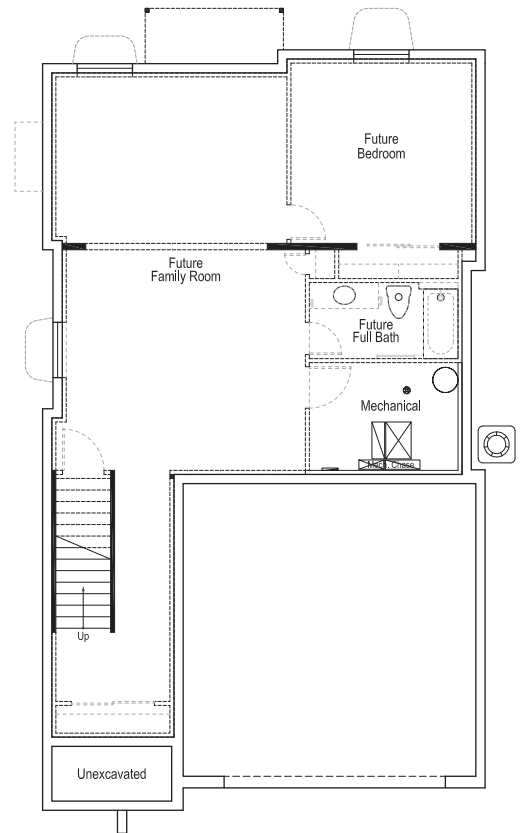

GOTEBORG

Total finished sq. ft.: 2,163 | Total sq. ft.: 3,319

Bedrooms: 4 | Bathrooms: 2 1/2