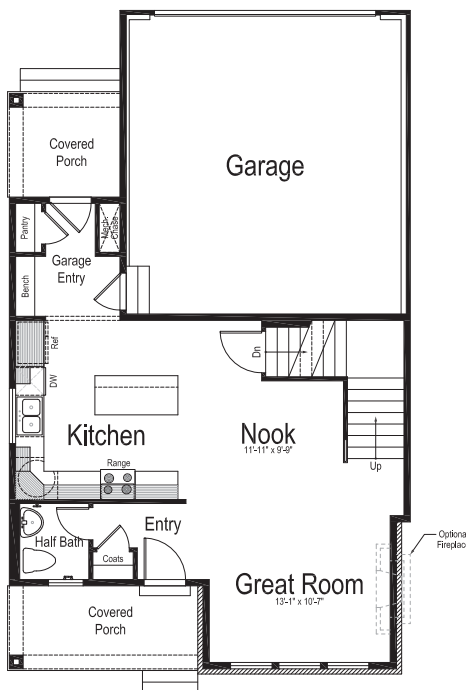

ANDERS

Total finished sq. ft.: 1,961 | Total sq. ft.: 2,704
Bedrooms: 3 | Bathrooms: 2 1/2

Main Level