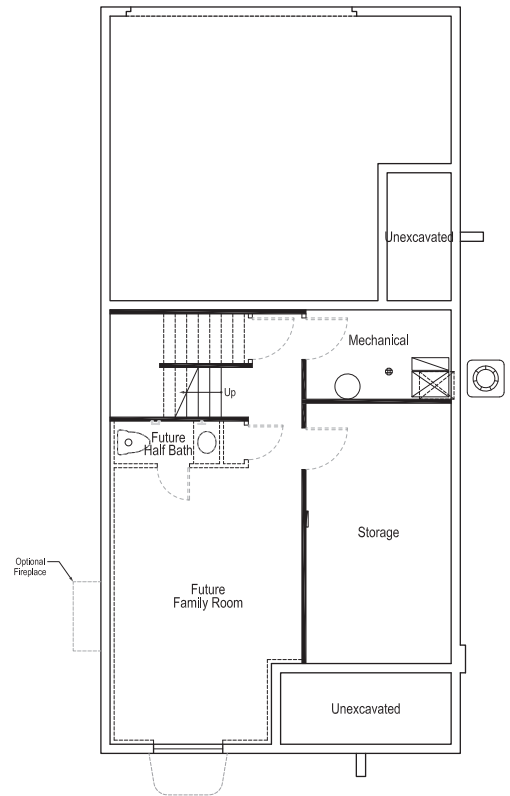

Main Level

Upper Level

Lower Level

STOCKHOLM

Total finished sq. ft.: 1,857 | Total sq. ft.: 2,633

Bedrooms: 3 | Bathrooms: 2 1/2

Main Level

Upper Level

Lower Level

BODEN GRAND

Total finished sq. ft.: 1,882 | Total sq. ft.: 2,630
 Bedrooms: 3 | Bathrooms: 2 1/2

Main Level

Upper Level

Lower Level

COPENHAGEN GRAND

Total finished sq. ft.: 1,711 | Total sq. ft.: 2,501