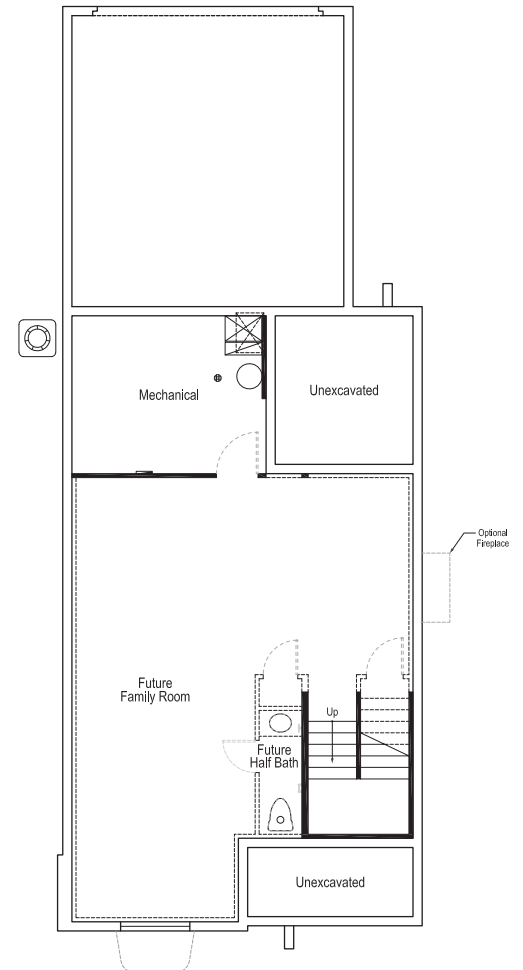

Bedrooms: 3 | Bathrooms: 2 1/2

Main Level

Upper Level

Lower Level

BERGEN GRAND

Total finished sq. ft.: 2,065 | Total sq. ft.: 3,040
 Bedrooms: 3 | Bathrooms: 2 1/2

Main Level

Upper Level