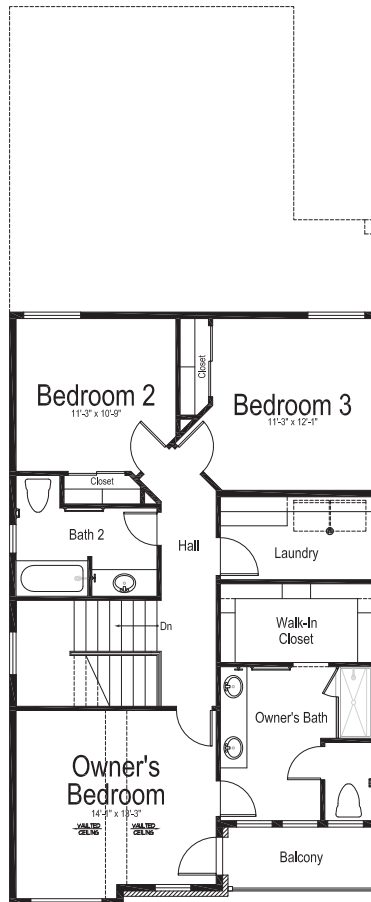

OSLO GRAND

Total finished sq. ft.: 2,036 | Total sq. ft.: 3,072

Bedrooms: 3 | Bathrooms: 2 1/2