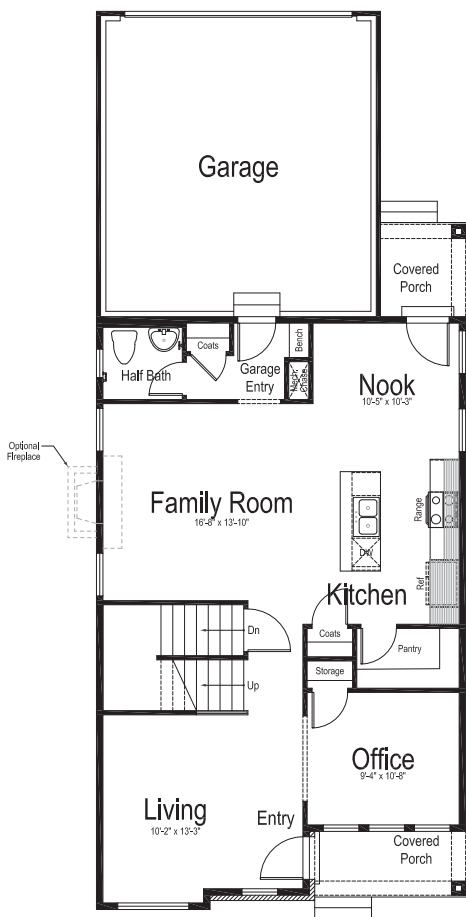

OSLO GRAND

Total finished sq. ft.: 2,036 | Total sq. ft.: 3,072

Bedrooms: 3 | Bathrooms: 2 1/2

Main Level