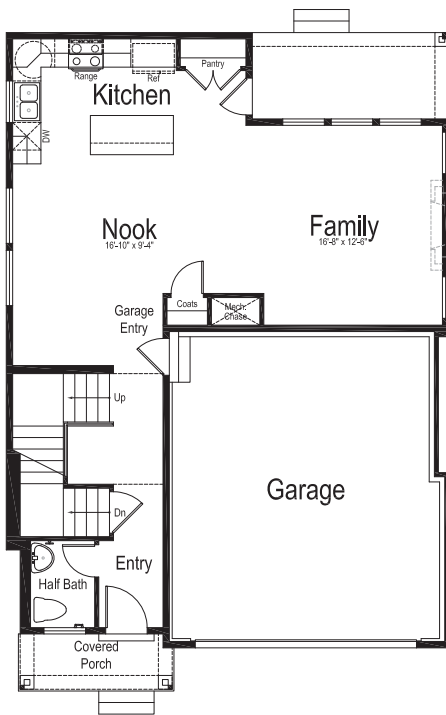

Upper Level

Lower Level

KRONBORG

Total finished sq. ft.: 2,034 | Total sq. ft.: 2,894

Bedrooms: 4 | Bathrooms: 2 1/2

Main Level

Upper Level

Lower Level

NYBORG

Total finished sq. ft.: 1,811 | Total sq. ft.: 2,675

Bedrooms: 3 | Bathrooms: 2 1/2

Main Level

Upper Level

Lower Level

OSLO GRAND

Total finished sq. ft.: 2,036 | Total sq. ft.: 3,072