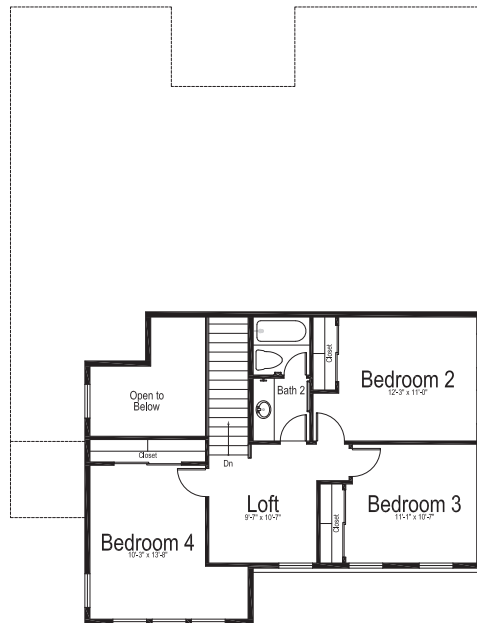

Home Plans

PLAN NAME	TOTAL FINISHED SQ. FT.	TOTAL SQUARE FOOTAGE	BEDROOMS (FINISHED)	BATHROOMS (FINISHED)	WIDTH	DEPTH
Rosenborg	2,282	3,869	4	2 1/2	42'0"	55'0"
Goteborg	2,163	3,319	4	2 1/2	32'0"	55'0"
Sonderborg	2,073	3,011	3	2 1/2	32'0"	49'10"
Kronborg	2,034	2,894	4	2 1/2	32'0"	47'6"
Nyborg	1,811	2,675	3	2 1/2	32'0"	49'0"
Oslo Grand	2,036	3,072	3	2 1/2	26'0"	63'3"
Bergen Grand	2,065	3,040	3	2 1/2	26'0"	66'11"
Anders	1,961	2,704	3	2 1/2	29'0"	48'0"
Lillehammer	1,925	2,684	3	2 1/2	29'0"	48'0"
Stockholm	1,857	2,633	3	2 1/2	26'0"	54'0"
Boden Grand	1,882	2,630	3	2 1/2	29'0"	48'0"
Copenhagen Grand	1,711	2,501	3	2 1/2	26'0"	58'8"

ROSENBORG

Total finished sq. ft.: 2,282 | Total sq. ft.: 3,869

Bedrooms: 4 | Bathrooms: 2 1/2

Main Level

Upper Level

Lower Level

GOTEBORG

Total finished sq. ft.: 2,163 | Total sq. ft.: 3,319