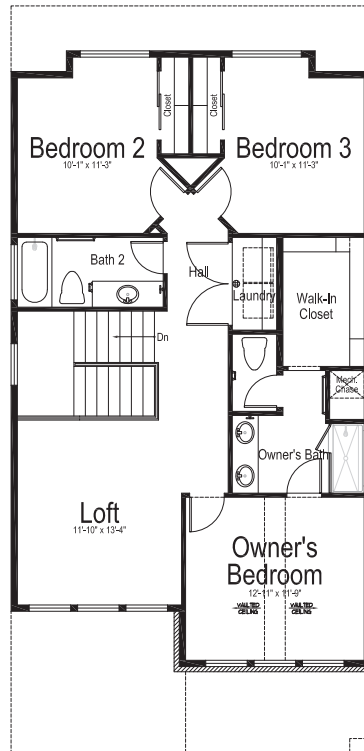

Main Level

Upper Level

Lower Level

STOCKHOLM

Total finished sq. ft.: 1,857 | Total sq. ft.: 2,633

Bedrooms: 3 | Bathrooms: 2 1/2

Main Level

Upper Level

Lower Level

BODEN GRAND

Total finished sq. ft.: 1,882 | Total sq. ft.: 2,630
 Bedrooms: 3 | Bathrooms: 2 1/2

Main Level

Upper Level

Lower Level

COPENHAGEN GRAND

Total finished sq. ft.: 1,711 | Total sq. ft.: 2,501