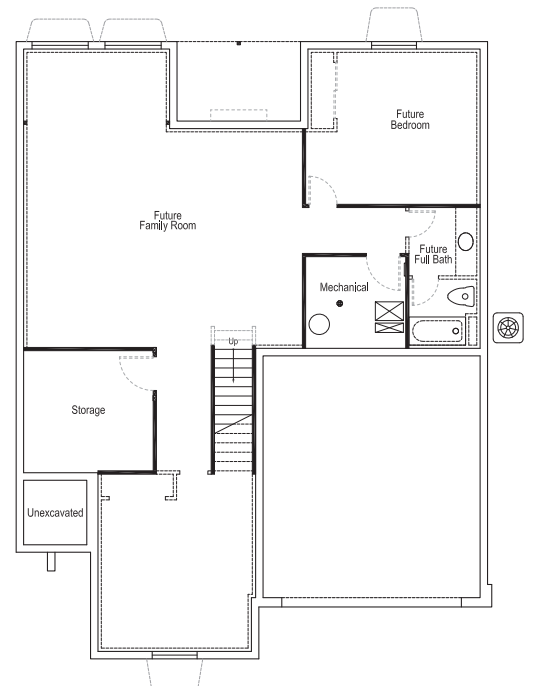

Home Plans

PLAN NAME	TOTAL FINISHED SQ. FT.	TOTAL SQUARE FOOTAGE	BEDROOMS (FINISHED)	BATHROOMS (FINISHED)	WIDTH	DEPTH
Rosenborg	2,282	3,869	4	2 1/2	42'0"	55'0"
Goteborg	2,163	3,319	4	2 1/2	32'0"	55'0"
Sonderborg	2,073	3,011	3	2 1/2	32'0"	49'10"
Kronborg	2,034	2,894	4	2 1/2	32'0"	47'6"
Nyborg	1,811	2,675	3	2 1/2	32'0"	49'0"
Oslo Grand	2,036	3,072	3	2 1/2	26'0"	63'3"
Bergen Grand	2,065	3,040	3	2 1/2	26'0"	66'11"
Anders	1,961	2,704	3	2 1/2	29'0"	48'0"
Lillehammer	1,925	2,684	3	2 1/2	29'0"	48'0"
Stockholm	1,857	2,633	3	2 1/2	26'0"	54'0"
Boden Grand	1,882	2,630	3	2 1/2	29'0"	48'0"
Copenhagen Grand	1,711	2,501	3	2 1/2	26'0"	58'8"

ROSENBORG

Total finished sq. ft.: 2,282 | Total sq. ft.: 3,869

Bedrooms: 4 | Bathrooms: 2 1/2

Main Level

Upper Level

Lower Level

GOTEBORG

Total finished sq. ft.: 2,163 | Total sq. ft.: 3,319