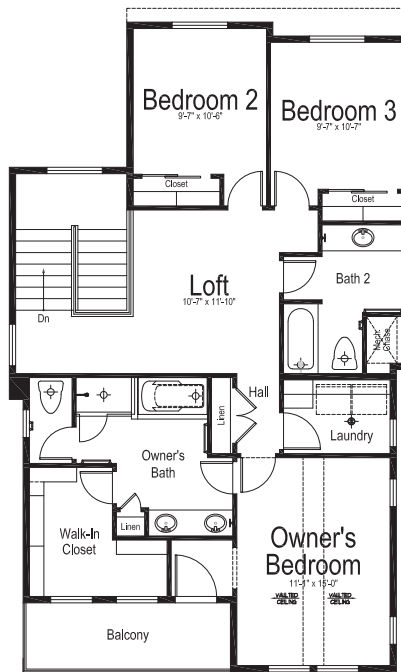

Main Level

Upper Level

Lower Level

STOCKHOLM

Total finished sq. ft.: 1,857 | Total sq. ft.: 2,633

Bedrooms: 3 | Bathrooms: 2 1/2

Main Level

Upper Level

Lower Level

BODEN GRAND

Total finished sq. ft.: 1,882 | Total sq. ft.: 2,630
 Bedrooms: 3 | Bathrooms: 2 1/2

Main Level

Upper Level

Lower Level

COPENHAGEN GRAND

Total finished sq. ft.: 1,711 | Total sq. ft.: 2,501

Bedrooms: 3 | Bathrooms: 2 1/2

Main Level

Upper Level

Lower Level

 **IVORYHOMES**
Utah's Number One Homebuilder®

ivoryhomes.com | 801-747-7000