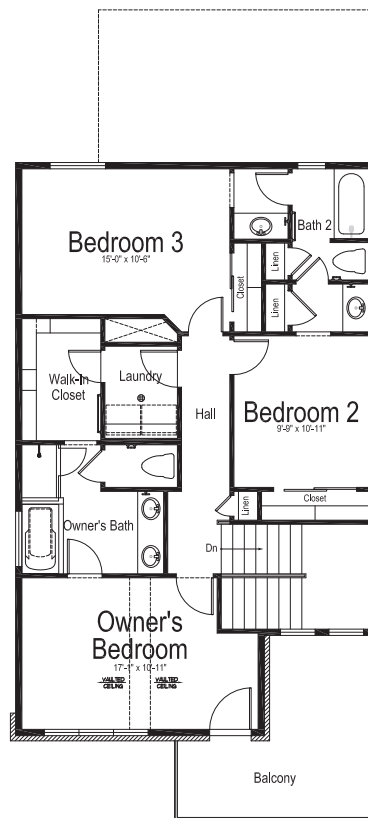

Main Level

Upper Level

Lower Level

STOCKHOLM

Total finished sq. ft.: 1,857 | Total sq. ft.: 2,633

Bedrooms: 3 | Bathrooms: 2 1/2

Main Level

Upper Level

Lower Level

BODEN GRAND

Total finished sq. ft.: 1,882 | Total sq. ft.: 2,630
 Bedrooms: 3 | Bathrooms: 2 1/2

Main Level

Upper Level

Lower Level

COPENHAGEN GRAND

Total finished sq. ft.: 1,711 | Total sq. ft.: 2,501

Bedrooms: 3 | Bathrooms: 2 1/2

Main Level

Upper Level

Lower Level

 **IVORYHOMES**
Utah's Number One Homebuilder®

ivoryhomes.com | 801-747-7000