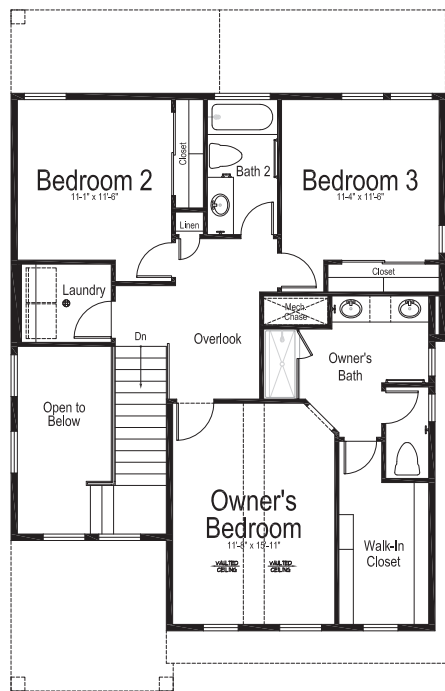

Upper Level

Lower Level

KRONBORG

Total finished sq. ft.: 2,034 | Total sq. ft.: 2,894

Bedrooms: 4 | Bathrooms: 2 1/2

Main Level

Upper Level

Lower Level

NYBORG

Total finished sq. ft.: 1,811 | Total sq. ft.: 2,675

Bedrooms: 3 | Bathrooms: 2 1/2

Main Level

Upper Level

Lower Level

OSLO GRAND

Total finished sq. ft.: 2,036 | Total sq. ft.: 3,072