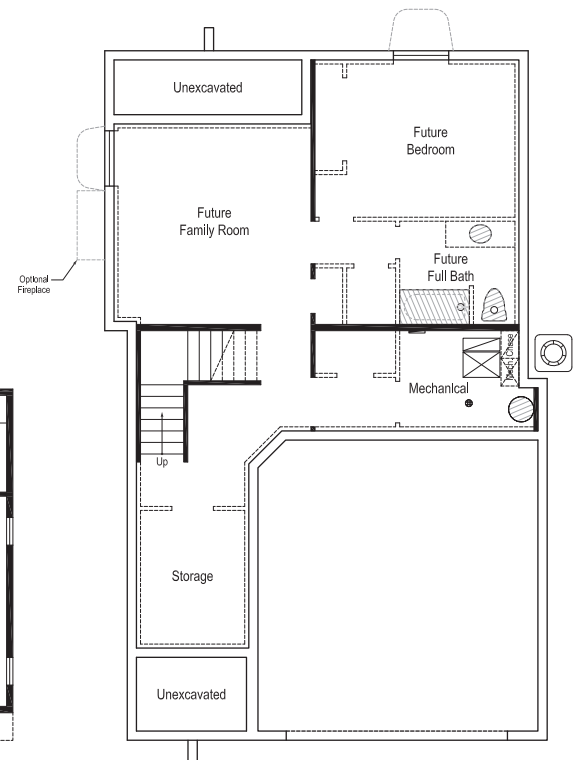

ROSENBORG

Total finished sq. ft.: 2,282 | Total sq. ft.: 3,869

Bedrooms: 4 | Bathrooms: 2 1/2

Main Level

Upper Level

Lower Level

GOTEBORG

Total finished sq. ft.: 2,163 | Total sq. ft.: 3,319

Bedrooms: 4 | Bathrooms: 2 1/2

Main Level

Upper Level

Lower Level

SONDERBORG

Total finished sq. ft.: 2,073 | Total sq. ft.: 3,011

Bedrooms: 3 | Bathrooms: 2 1/2

Main Level

Upper Level

Lower Level

KRONBORG

Total finished sq. ft.: 2,034 | Total sq. ft.: 2,894

Bedrooms: 4 | Bathrooms: 2 1/2

Main Level

Upper Level

Lower Level