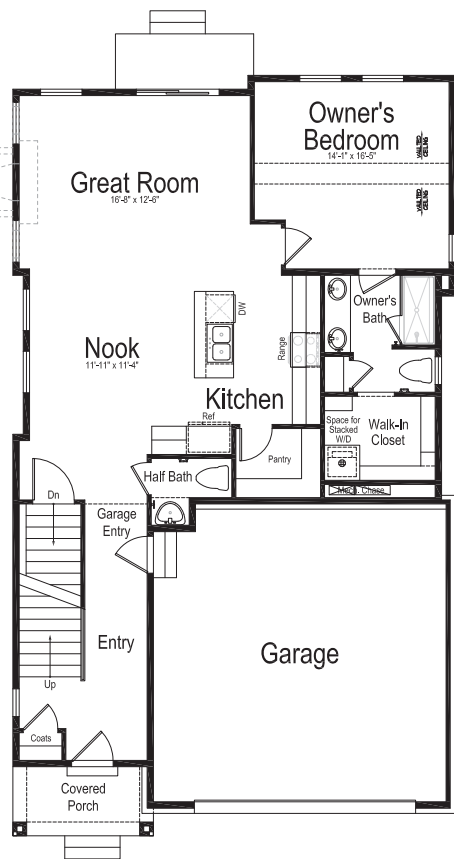

Home Plans

PLAN NAME	TOTAL FINISHED SQ. FT.	TOTAL SQUARE FOOTAGE	BEDROOMS (FINISHED)	BATHROOMS (FINISHED)	WIDTH	DEPTH
Rosenborg	2,282	3,869	4	2 1/2	42'0"	55'0"
Goteborg	2,163	3,319	4	2 1/2	32'0"	55'0"
Sonderborg	2,073	3,011	3	2 1/2	32'0"	49'10"
Kronborg	2,034	2,894	4	2 1/2	32'0"	47'6"
Nyborg	1,811	2,675	3	2 1/2	32'0"	49'0"
Oslo Grand	2,036	3,072	3	2 1/2	26'0"	63'3"
Bergen Grand	2,065	3,040	3	2 1/2	26'0"	66'11"
Anders	1,961	2,704	3	2 1/2	29'0"	48'0"
Lillehammer	1,925	2,684	3	2 1/2	29'0"	48'0"
Stockholm	1,857	2,633	3	2 1/2	26'0"	54'0"
Boden Grand	1,882	2,630	3	2 1/2	29'0"	48'0"
Copenhagen Grand	1,711	2,501	3	2 1/2	26'0"	58'8"

ROSENBORG

Total finished sq. ft.: 2,282 | Total sq. ft.: 3,869

Bedrooms: 4 | Bathrooms: 2 1/2

Main Level

Upper Level

Lower Level

GOTEBORG

Total finished sq. ft.: 2,163 | Total sq. ft.: 3,319

Bedrooms: 4 | Bathrooms: 2 1/2

Main Level

Upper Level

Lower Level

SONDERBORG

Total finished sq. ft.: 2,073 | Total sq. ft.: 3,011

Bedrooms: 3 | Bathrooms: 2 1/2

Main Level

Upper Level

Lower Level

KRONBORG

Total finished sq. ft.: 2,034 | Total sq. ft.: 2,894

Bedrooms: 4 | Bathrooms: 2 1/2

Main Level

Upper Level

Lower Level