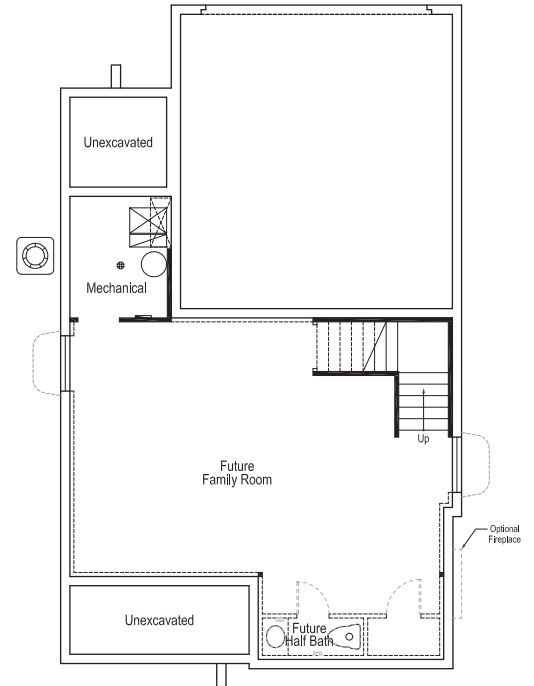

Lower Level