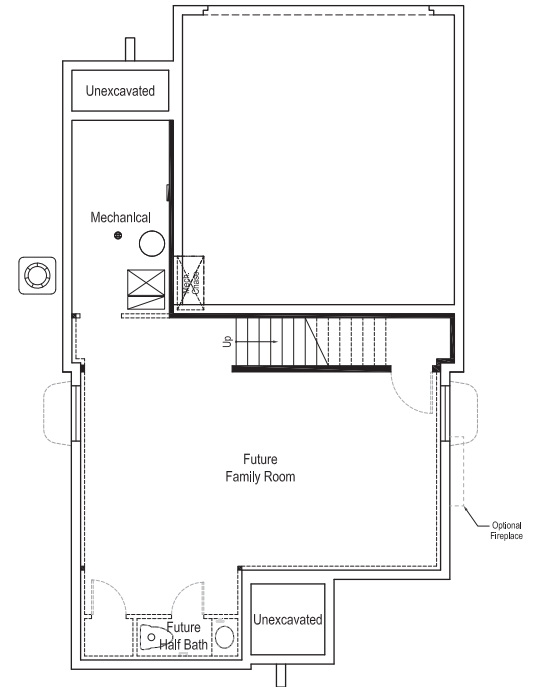

Main Level

Upper Level

Lower Level

STOCKHOLM

Total finished sq. ft.: 1,857 | Total sq. ft.: 2,633

Bedrooms: 3 | Bathrooms: 2 1/2

Main Level

Upper Level