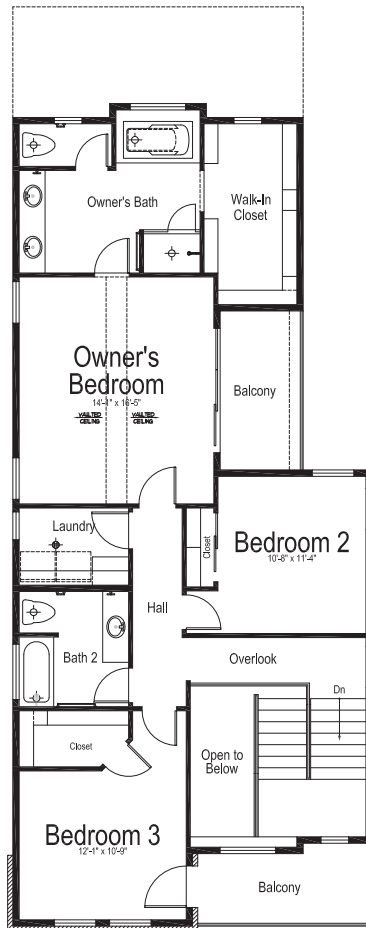

ROSENBORG

Total finished sq. ft.: 2,282 | Total sq. ft.: 3,869

Bedrooms: 4 | Bathrooms: 2 1/2

Main Level

Upper Level

Lower Level

GOTEBORG

Total finished sq. ft.: 2,163 | Total sq. ft.: 3,319

NYBORG

Total finished sq. ft.: 1,811 | Total sq. ft.: 2,675

Bedrooms: 3 | Bathrooms: 2 1/2

Main Level

Upper Level

Lower Level

OSLO GRAND

Total finished sq. ft.: 2,036 | Total sq. ft.: 3,072

Bedrooms: 3 | Bathrooms: 2 1/2

Main Level

Upper Level

Lower Level

BERGEN GRAND

Total finished sq. ft.: 2,065 | Total sq. ft.: 3,040
 Bedrooms: 3 | Bathrooms: 2 1/2

Main Level

Upper Level

Lower Level

ANDERS

Total finished sq. ft.: 1,961 | Total sq. ft.: 2,704
 Bedrooms: 3 | Bathrooms: 2 1/2

Main Level

Upper Level

Lower Level

LILLEHAMMER

Total finished sq. ft.: 1,925 | Total sq. ft.: 2,684
 Bedrooms: 3 | Bathrooms: 2 1/2