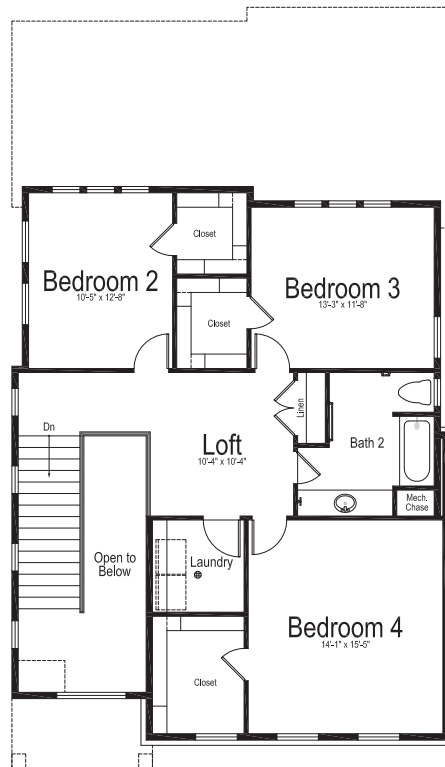

Home Plans

PLAN NAME	TOTAL FINISHED SQ. FT.	TOTAL SQUARE FOOTAGE	BEDROOMS (FINISHED)	BATHROOMS (FINISHED)	WIDTH	DEPTH
Rosenborg	2,282	3,869	4	2 1/2	42'0"	55'0"
Goteborg	2,163	3,319	4	2 1/2	32'0"	55'0"
Sonderborg	2,073	3,011	3	2 1/2	32'0"	49'10"
Kronborg	2,034	2,894	4	2 1/2	32'0"	47'6"
Nyborg	1,811	2,675	3	2 1/2	32'0"	49'0"
Oslo Grand	2,036	3,072	3	2 1/2	26'0"	63'3"
Bergen Grand	2,065	3,040	3	2 1/2	26'0"	66'11"
Anders	1,961	2,704	3	2 1/2	29'0"	48'0"
Lillehammer	1,925	2,684	3	2 1/2	29'0"	48'0"
Stockholm	1,857	2,633	3	2 1/2	26'0"	54'0"
Boden Grand	1,882	2,630	3	2 1/2	29'0"	48'0"
Copenhagen Grand	1,711	2,501	3	2 1/2	26'0"	58'8"

ROSENBORG

Total finished sq. ft.: 2,282 | Total sq. ft.: 3,869

Bedrooms: 4 | Bathrooms: 2 1/2

Main Level

Upper Level

Lower Level

GOTEBORG

Total finished sq. ft.: 2,163 | Total sq. ft.: 3,319

Bedrooms: 4 | Bathrooms: 2 1/2

Main Level

Upper Level

Lower Level

SONDERBORG

Total finished sq. ft.: 2,073 | Total sq. ft.: 3,011

Bedrooms: 3 | Bathrooms: 2 1/2

Main Level

Upper Level

Lower Level

KRONBORG

Total finished sq. ft.: 2,034 | Total sq. ft.: 2,894

Bedrooms: 4 | Bathrooms: 2 1/2

Main Level

Upper Level

Lower Level