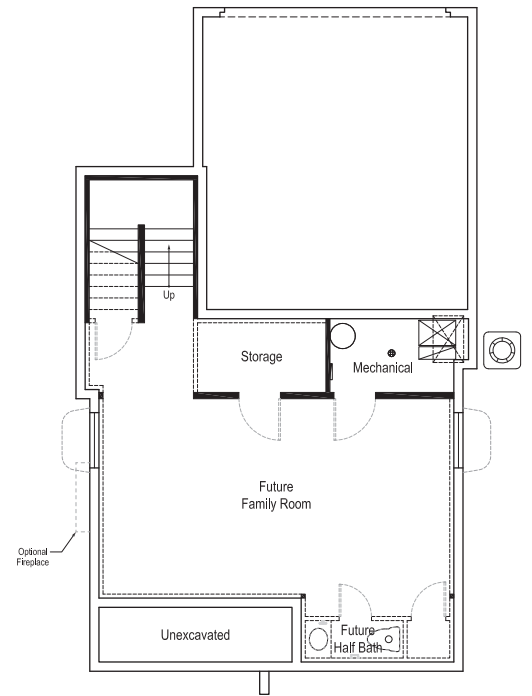

Lower Level

BODEN GRAND

Total finished sq. ft.: 1,882 | Total sq. ft.: 2,630
 Bedrooms: 3 | Bathrooms: 2 1/2

Main Level

Upper Level

Lower Level

COPENHAGEN GRAND

Total finished sq. ft.: 1,711 | Total sq. ft.: 2,501