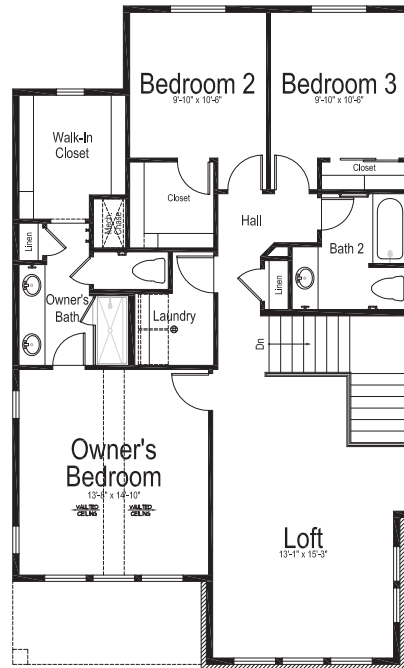

Lower Level

ANDERS

Total finished sq. ft.: 1,961 | Total sq. ft.: 2,704
 Bedrooms: 3 | Bathrooms: 2 1/2

Main Level

Upper Level

Lower Level

LILLEHAMMER

Total finished sq. ft.: 1,925 | Total sq. ft.: 2,684
 Bedrooms: 3 | Bathrooms: 2 1/2

Main Level

Upper Level

Lower Level

STOCKHOLM

Total finished sq. ft.: 1,857 | Total sq. ft.: 2,633

Bedrooms: 3 | Bathrooms: 2 1/2

Main Level

Upper Level