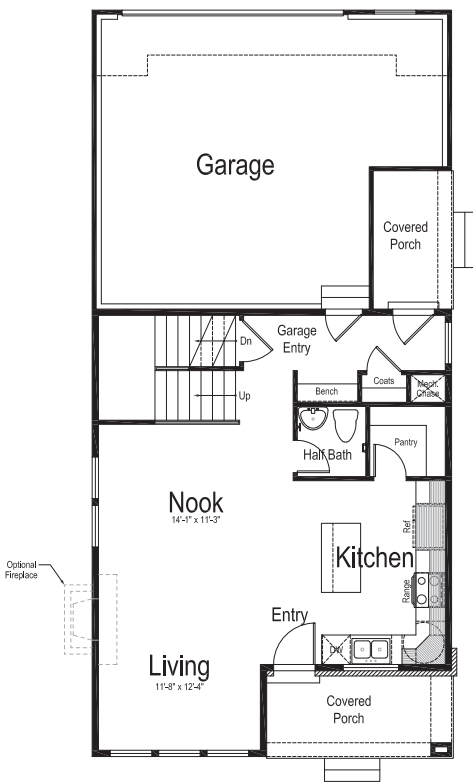

Main Level

Upper Level

Lower Level

STOCKHOLM

Total finished sq. ft.: 1,857 | Total sq. ft.: 2,633

Bedrooms: 3 | Bathrooms: 2 1/2

Main Level

Upper Level

Lower Level

BODEN GRAND

Total finished sq. ft.: 1,882 | Total sq. ft.: 2,630
 Bedrooms: 3 | Bathrooms: 2 1/2

Main Level

Upper Level

Lower Level

COPENHAGEN GRAND

Total finished sq. ft.: 1,711 | Total sq. ft.: 2,501