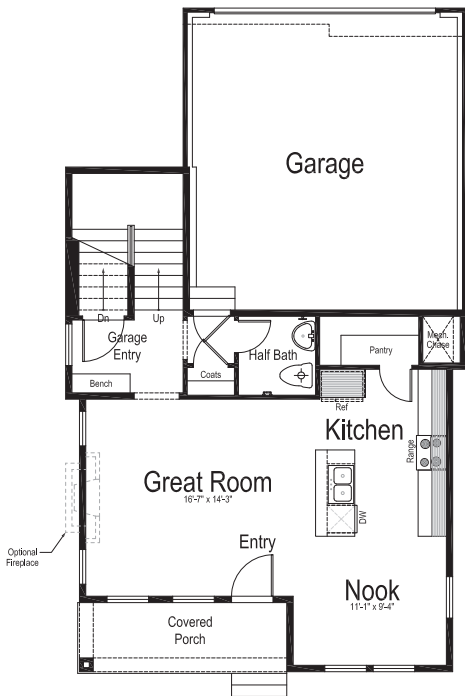

Main Level

Upper Level

Lower Level

STOCKHOLM

Total finished sq. ft.: 1,857 | Total sq. ft.: 2,633

Bedrooms: 3 | Bathrooms: 2 1/2

Main Level

Upper Level

Lower Level

BODEN GRAND

Total finished sq. ft.: 1,882 | Total sq. ft.: 2,630
 Bedrooms: 3 | Bathrooms: 2 1/2

Main Level

Upper Level

Lower Level

COPENHAGEN GRAND

Total finished sq. ft.: 1,711 | Total sq. ft.: 2,501