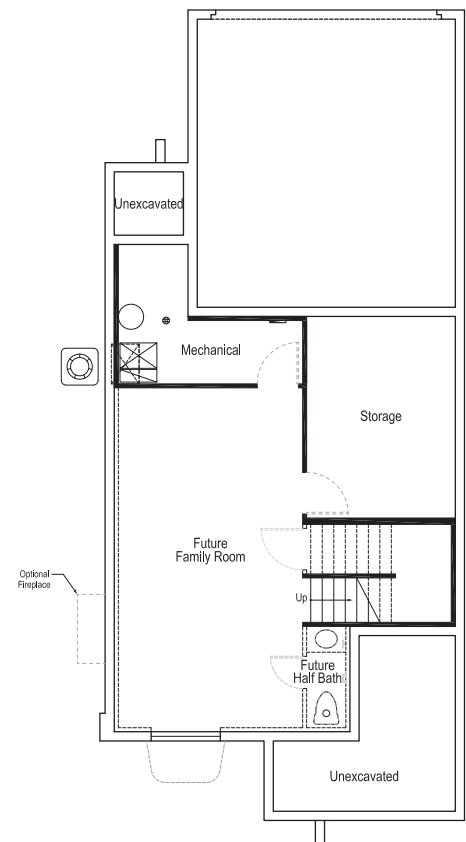

Lower Level